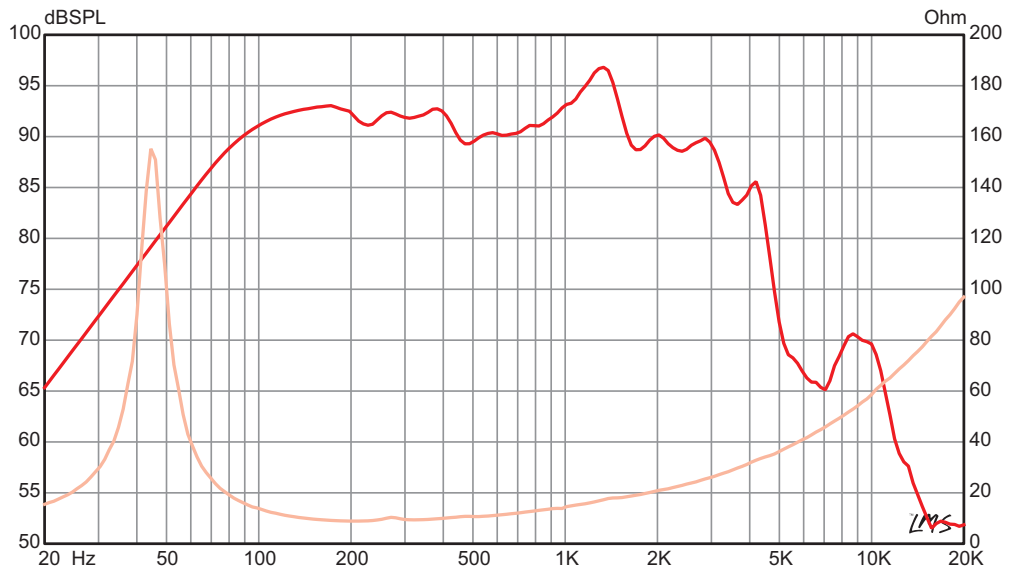

FREQUENCY RESPONSE & IMPEDANCE CURVE*

VISIT EMINENCE.COM TO FIND A DEALER NEAR YOU.

* See footnotes on page 2 for information regarding usable frequency range, nominal impedance, power rating and sensitivity.